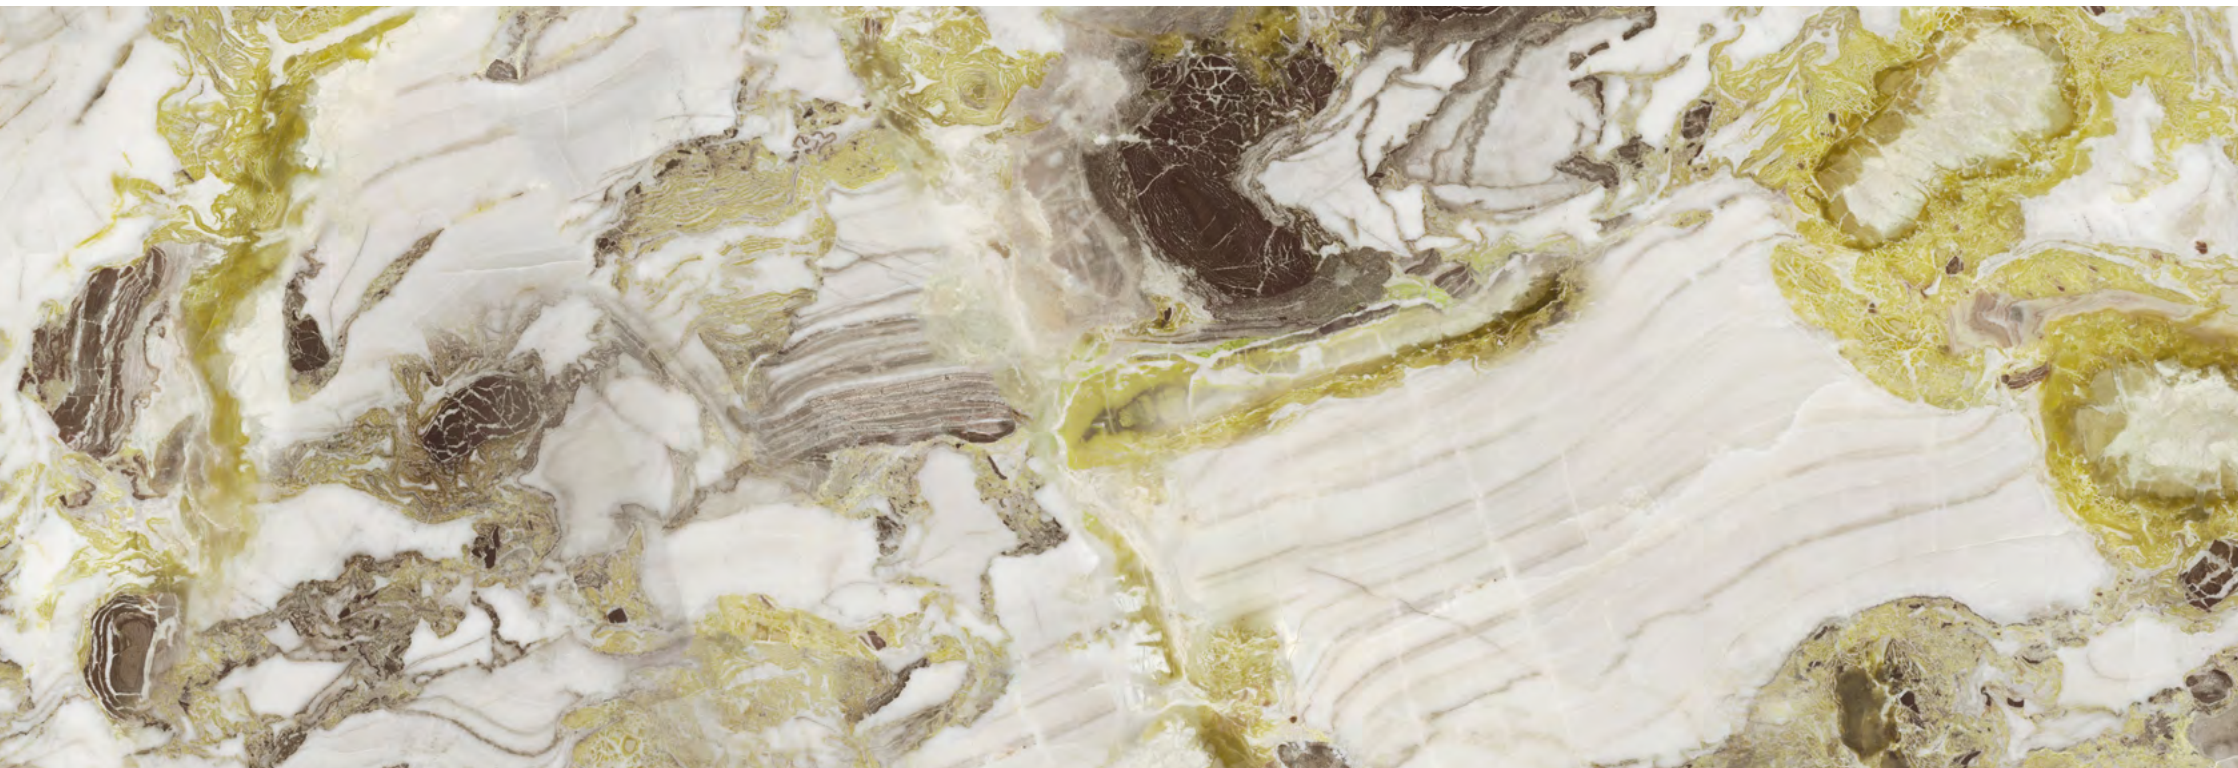

PRICE GROUPS / GRUPOS DE PRECIOS

FLOOR & WALLS 6 mm

Ice Jade Green Polished BL.A 120x260*	G-3495
Ice Jade Green Polished BL.B 120x260*	G-3495
Ice Jade Green Polished Mix 120x260	G-3467
Ice Jade Green Polished Mix 120x120	G-3467

FLOOR & WALLS 7 mm

Ice Jade Green Pulido	60x120	G-1442
Ice Jade Green Natural	60x120	G-1352
Ice Jade Green Pulido	60x60	G-1298

DIN 51130

ANSI A 137.1

BS EN 13036-4

UNE-EN 12603

SIZES / FORMATOS

FLOOR & WALLS

Polished 6 mm

Polished & Natural 7 mm